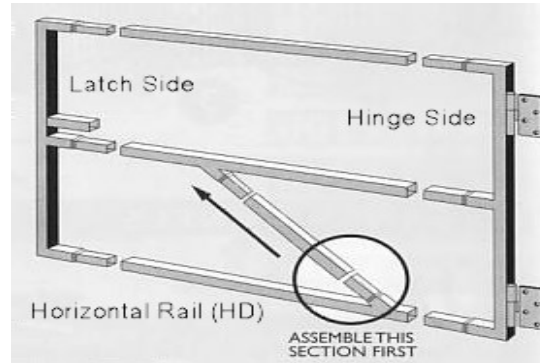

Fortress Gate Frames

Code	Colour Code	Description	Price
Frame Height			
E1850	Black	End Frame with reversible Hinge	\$104.25
E1650	Green	End Frame with reversible Hinge	\$101.40
E1400	Red	End Frame with reversible Hinge	\$97.80
E1050	Blue	Low Profile End Frame with reversible Hinge	\$88.45
E840	Green	Low Profile End Frame with reversible Hinge	\$85.65
E710	Red	Low Profile End Frame with reversible Hinge	\$85.65
Frame Width (Standard Gate)			
H700	Universal	Horizontal (H Rails) with screws (700-900)	\$16.75
H800	Universal	Horizontal (H Rails) with screws (800-1000)	\$19.20
H900	Universal	Horizontal (H Rails) with screws (900-1100)	\$22.35
H1000	Universal	Horizontal (H Rails) with screws (1000-1200)	\$24.60
Frame Width (Wide Gate)			
HD1.3	Black	Horizontal (HD Rails) with screws (1200-1500)	\$57.00
HD1.3	Green	Horizontal (HD Rails) with screws (1200-1500)	\$50.30
HD1.3	Red	Horizontal (HD Rails) with screws (1200-1500)	\$50.30
HD1.3	Blue	Horizontal (HD Rails) with screws (1200-1500)	\$43.75
Frame Width (Extra Wide Gate)			
HD1.6	Black	Horizontal (HD Rails) with screws (1450-1800)	\$68.85
HD1.6	Green	Horizontal (HD Rails) with screws (1450-1800)	\$60.65
HD1.6	Red	Horizontal (HD Rails) with screws (1450-1800)	\$60.65
HD1.6	Blue	Horizontal (HD Rails) with screws (1450-1800)	\$50.30